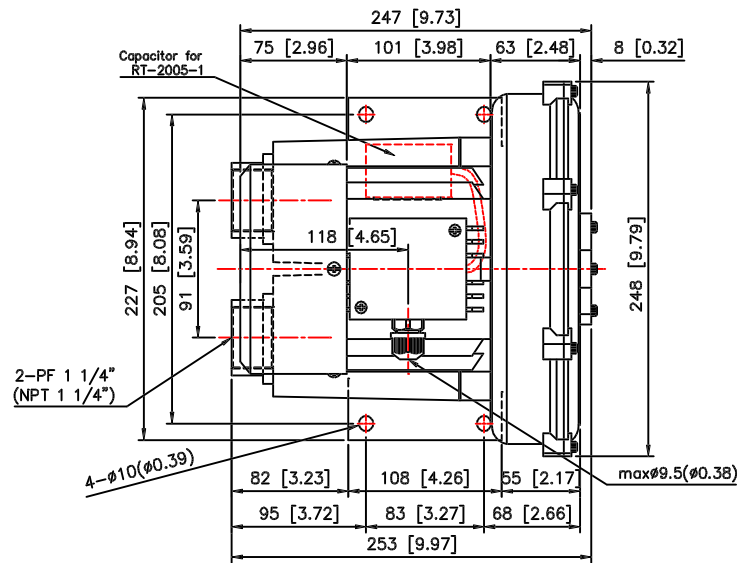

RT-2005-1
RT-2005

Drawing name : RT-2series

Design by

Date :

Scale : 1 : 6

Unit : mm(")

Material :