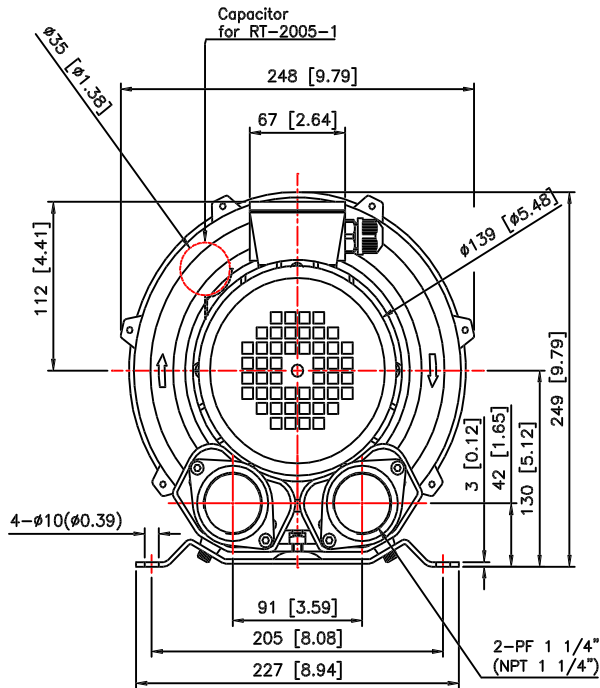

RT-2005-1
RT-2005

Drawing name : RT-2series

Design by

Date :

Scale : 1 : 6

Unit : mm(")

Material :