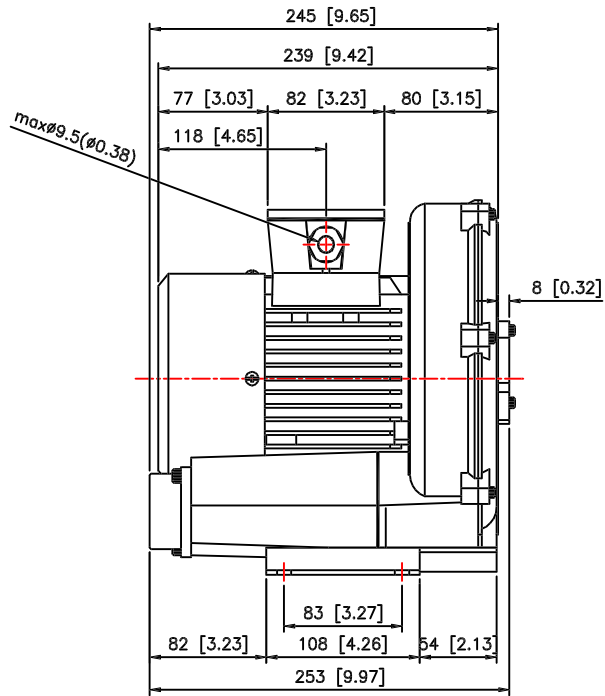

RT-2005-1
RT-2005

Drawing name : RT-2series

Design by

Date :

Scale : 1 : 6

Unit : mm(")

Material :