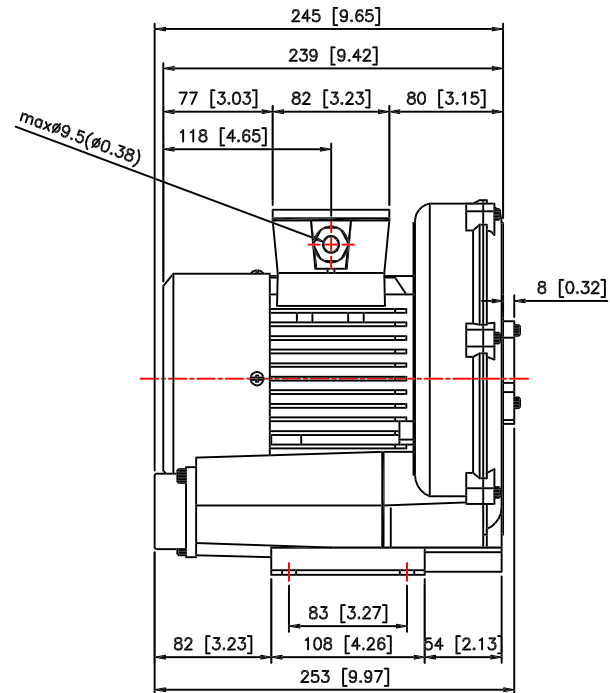

RT-2005-1
RT-2005

Drawing name : RT-2series

Design by

Date :

Scale : 1 : 6

Unit : mm(")

Material :