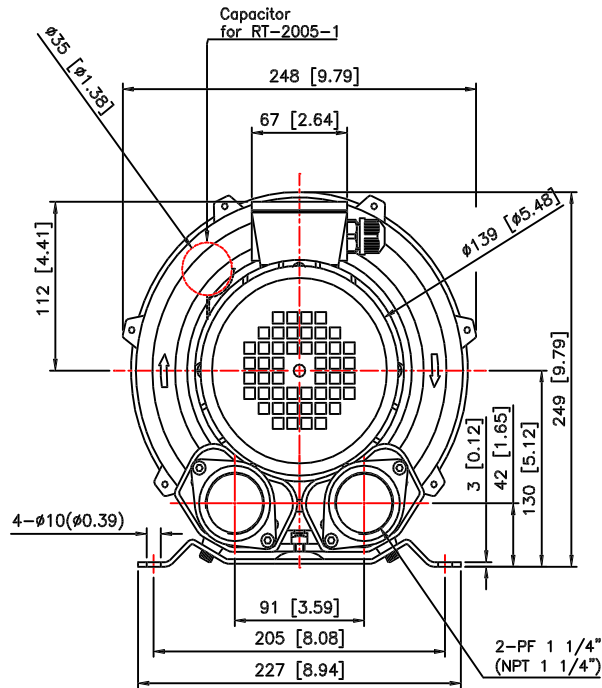

RT-2005-1
RT-2005

Drawing name : RT-2series

Design by

Date :

Scale : 1 : 6

Unit : mm(")

Material :