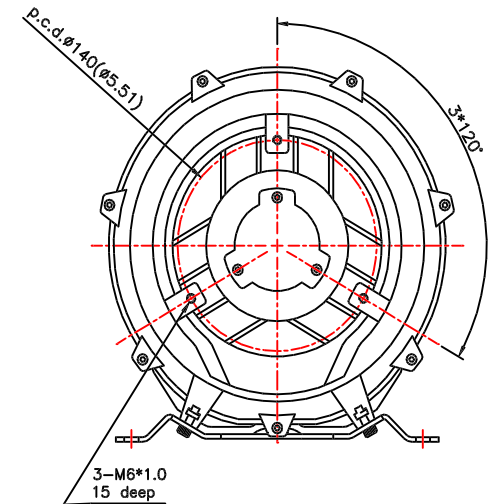

RT-2005-1
RT-2005

Drawing name : RT-2series

Design by

Date :

Scale : 1 : 6

Unit : mm(")

Material :