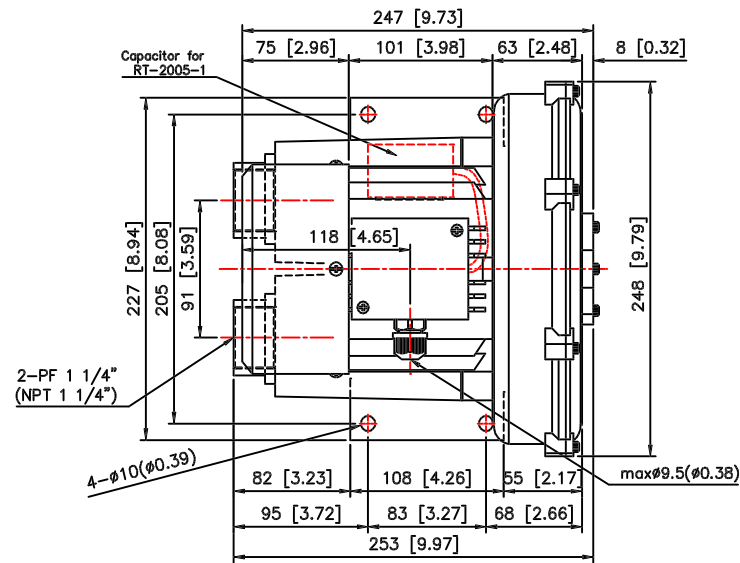

RT-2005-1
RT-2005

Drawing name : RT-2series

Design by

Date :

Scale : 1 : 6

Unit : mm(")

Material :