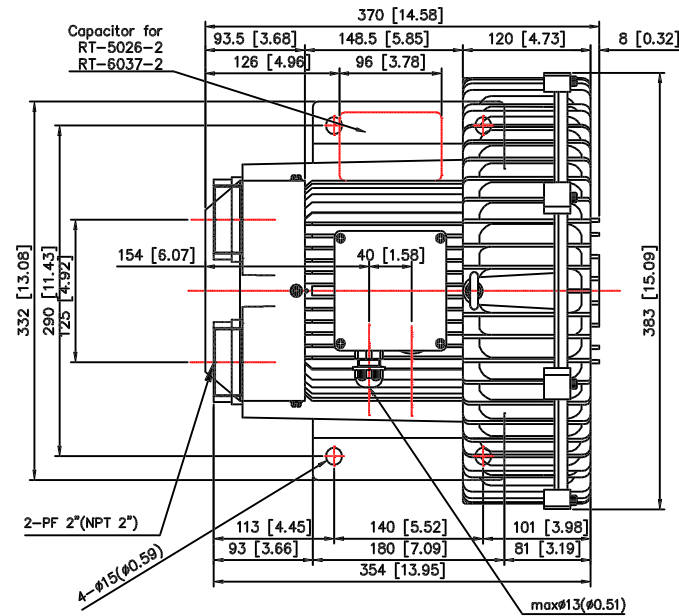

RT-5026-2
 RT-5026
 RT-6037-2
 RT-6037
 RT-6046

Drawing name : RT-5 & 6series

Design by [] Date : [] Scale : 1 : 8 Unit : mm (") Material :