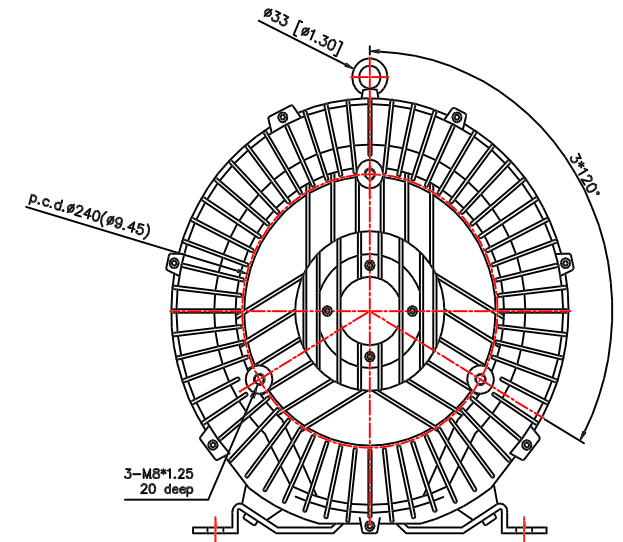

RT-5026-2
 RT-5026
 RT-6037-2
 RT-6037
 RT-6046

Drawing name : RT-5 & 6series

Design by [] Date : [] Scale : 1 : 8 Unit : mm (") Material :